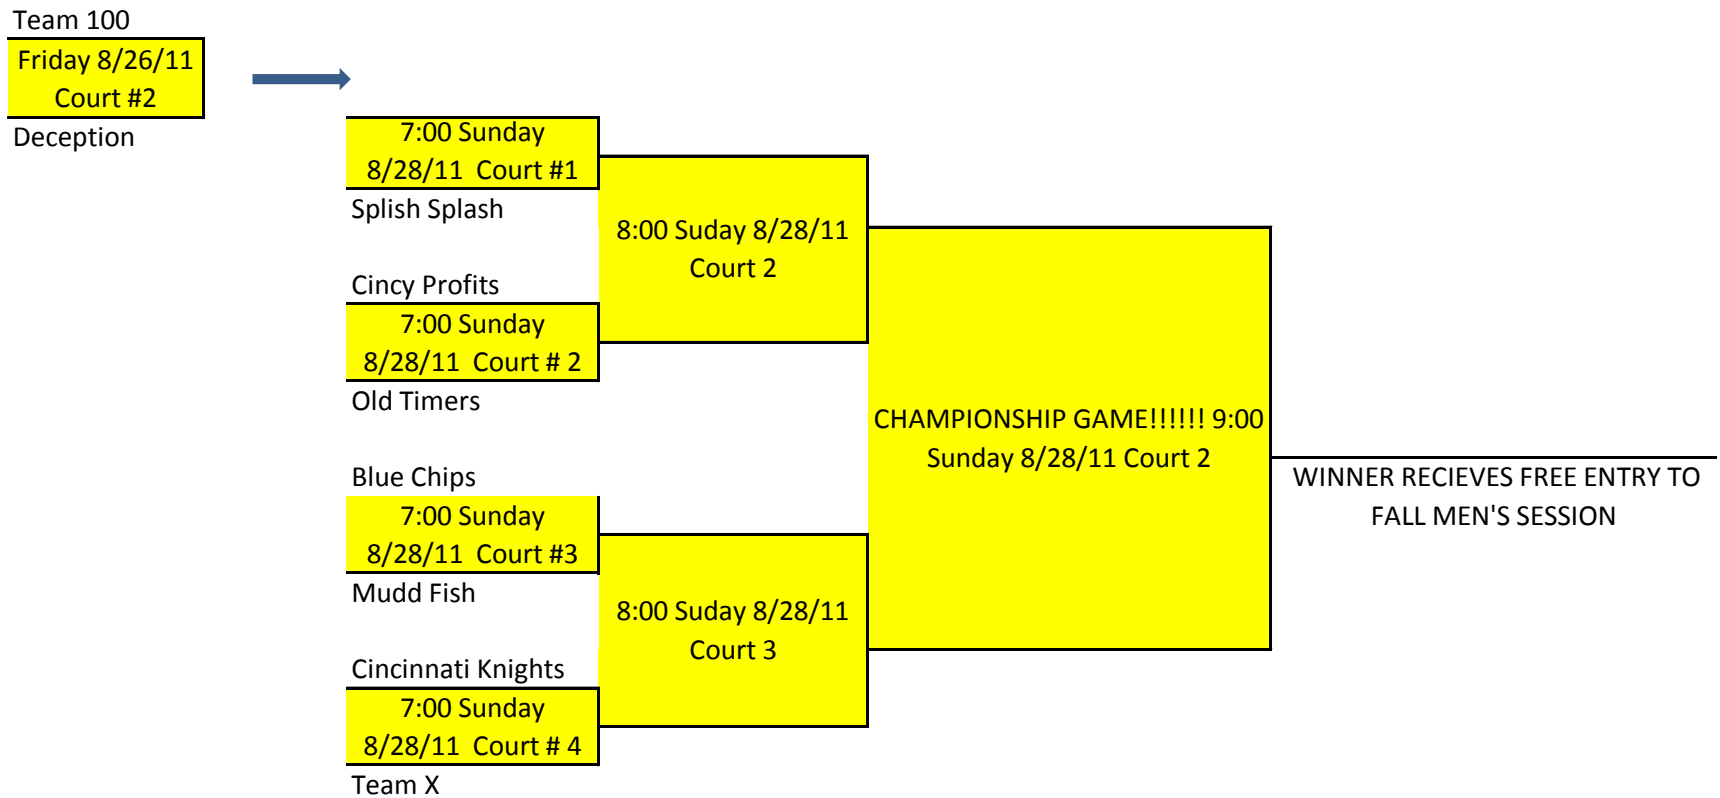

SPHERE SUMMER MENS LEAGUE ENDING TOURNAMENT

*** Registration for Fall league closes September 1st- 8 wks starting Sep 4 ,
League Shirts, 8 games + Tournament \$225/ team**